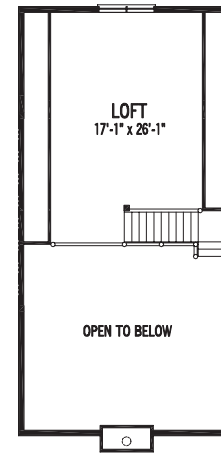

The ALEXANDRIA

This plan suits the needs of a homeowner seeking generously sized rooms and wide open spaces. Features include a secluded master bedroom wing and a lodge-style living room that delights the eye and soothes the spirit.

Rooms:	Square Footage:
3 Bedrooms	2,212 First Floor
2 Baths	436 Second Floor
	2,648 Total

FIRST FLOOR

SECOND FLOOR

LEFT ELEVATION

REAR ELEVATION