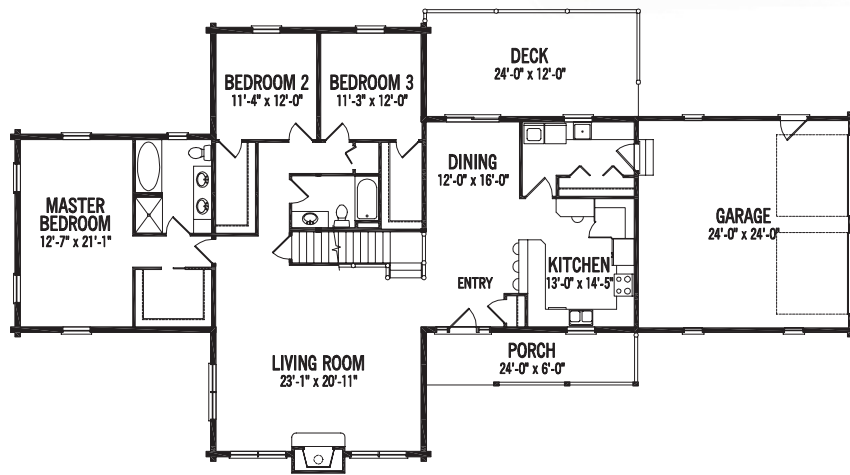

The ALEXANDRIA

This plan suits the needs of a homeowner seeking generously sized rooms and wide open spaces. Features include a secluded master bedroom wing and a lodge-style living room that delights the eye and soothes the spirit.

Rooms:	Square Footage:
3 Bedrooms	2,212 First Floor
2 Baths	436 Second Floor
	2,648 Total

FIRST FLOOR

SECOND FLOOR

LEFT ELEVATION

REAR ELEVATION