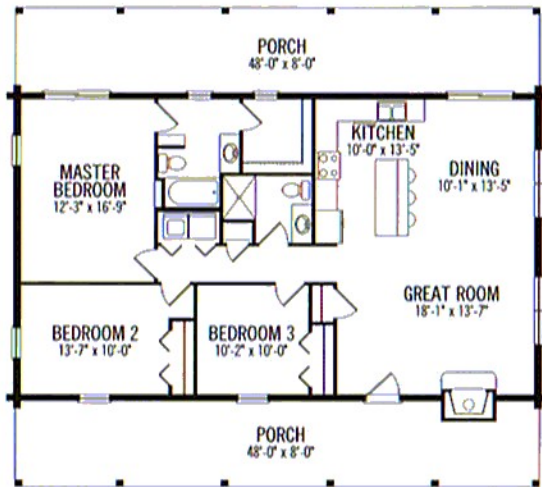

The ASHER

This traditional ranch features an open floor plan along with three bedrooms. Entertain friends and family on the large covered front and rear porches.

Rooms: 3 Bedrooms
2 Baths

Square Footage: 1,344 First Floor
1,344 Total

FIRST FLOOR

LEFT ELEVATION

REAR ELEVATION