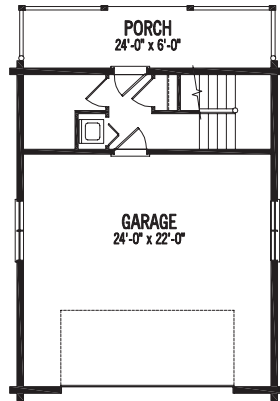

# The LOFT

More than meets the admiring eye, this simple construction offers an open and airy living space above the garage, along with a balcony and covered porch.

**Rooms:**

- 1 Sleeping Loft
- 1 Bath

**Square Footage:**

- 138 First Floor
- 564 Second Floor
- 702 Total
  
- 520 Garage

FIRST FLOOR

SECOND FLOOR

RIGHT ELEVATION

REAR ELEVATION

**STRONGWOOD**  
LOG HOME  
COMPANY