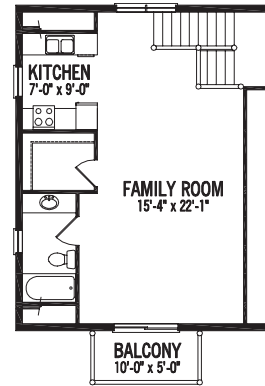

# The LOFT

More than meets the admiring eye, this simple construction offers an open and airy living space above the garage, along with a balcony and covered porch.

**Rooms:**

- 1 Sleeping Loft
- 1 Bath

**Square Footage:**

- 138 First Floor
- 564 Second Floor
- 702 Total
  
- 520 Garage

FIRST FLOOR

SECOND FLOOR

RIGHT ELEVATION

REAR ELEVATION

**STRONGWOOD**  
LOG HOME  
COMPANY