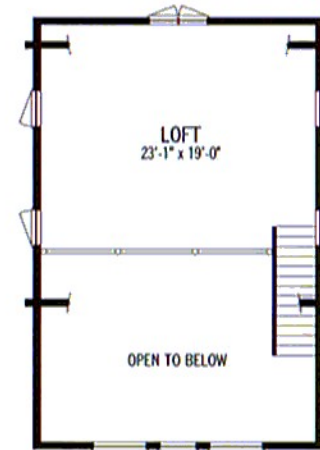

The McCROSSEN

This rustic getaway features an open-concept design with a large loft, nicely sized rooms and an impressive log entry.

Rooms:	Square Footage:
1 Bedroom	864 First Floor
1 Bath	459 Second Floor
	1,323 Total

FIRST FLOOR

SECOND FLOOR

RIGHT ELEVATION

REAR ELEVATION