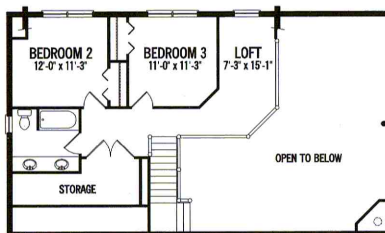

The WALKER CREEK

With plenty of covered porch and deck, the Walker Creek promotes outdoor entertaining, rain or shine. Inside, the corner fireplace can be enjoyed from the living room, dining room and kitchen. A large master suite and two second-level bedrooms mean plenty of space for overnight guests or family. This chalet is perfect for both getaway and full-time living.

Rooms:	Square Footage:
3 Bedrooms	1,344 First Floor
2.5 Baths	598 Second Floor
	1,942 Total

FIRST FLOOR

LEFT ELEVATION

SECOND FLOOR

REAR ELEVATION