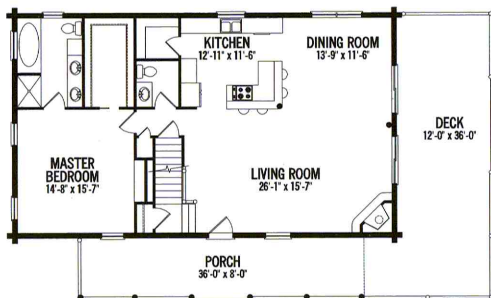

The WALKER CREEK

With plenty of covered porch and deck, the Walker Creek promotes outdoor entertaining, rain or shine. Inside, the corner fireplace can be enjoyed from the living room, dining room and kitchen. A large master suite and two second-level bedrooms mean plenty of space for overnight guests or family. This chalet is perfect for both getaway and full-time living.

Rooms:	Square Footage:
3 Bedrooms	1,344 First Floor
2.5 Baths	598 Second Floor
	1,942 Total

FIRST FLOOR

LEFT ELEVATION

SECOND FLOOR

REAR ELEVATION