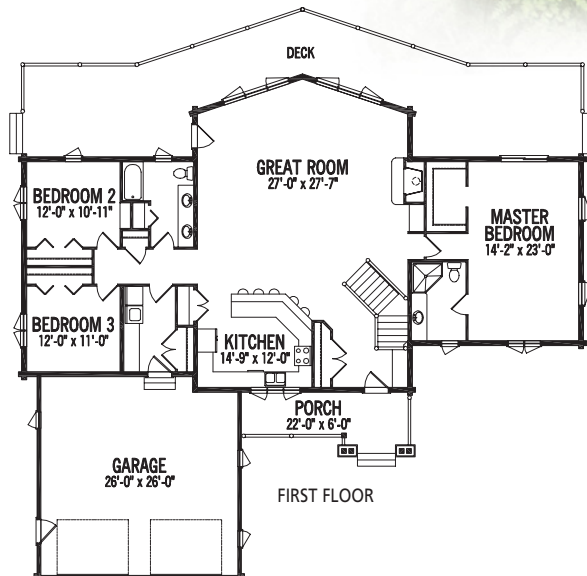

The WHISPERING PINES

This single-level home makes smart and functional use of every square foot of space. Enjoy a large great room with a warm fireplace, along with a convenient mudroom entry from the spacious garage. Days will often be spent enjoying the outdoors on the massive rear deck.

Rooms:	Square Footage:
3 Bedrooms	2,217 First Floor
2 Baths	2,217 Total

LEFT ELEVATION

FRONT ELEVATION

STRONGWOOD
LOG HOME
COMPANY

© 2007 Strongwood Log Home Company.